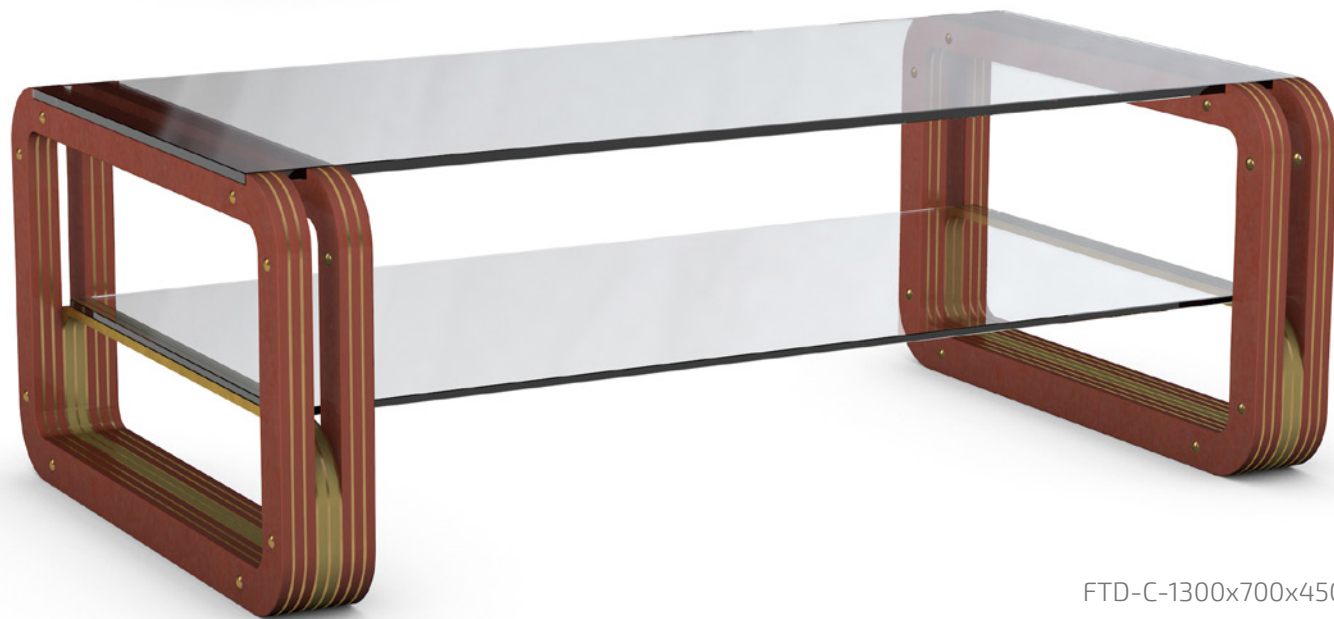

COFFEE TABLES

FTD-C-1300x700x450