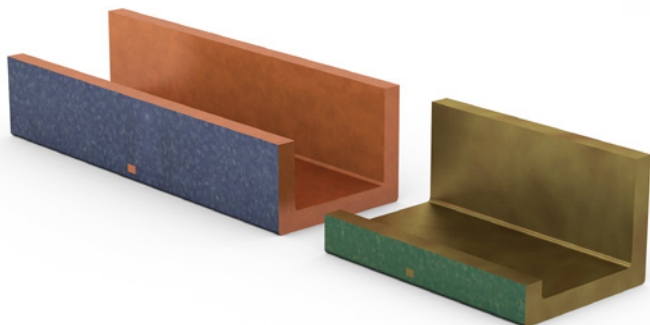

HOME & OFFICE ACCESSORIES