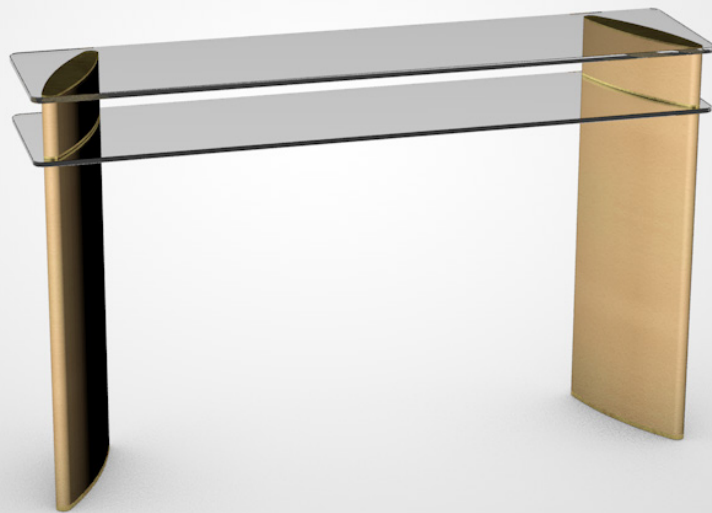

## COFFEE TABLES

TTD-6RL-1200x450  
COFFEE TABLE LOTUS  
Dimensions:  
Diameter: 1200 mm  
Height: 450 mm

MADE OF GLAZED EXTRUDED TERRACOTTA

# COFFEE TABLES

MADE OF EXTRUDED TERRACOTTA

TTD-Q-1000x1000x450  
COFFEE TABLE  
Dimensions:  
Width: 1000 mm  
Depth: 1000 mm  
Height: 450 mm

TTD-Q-1200x1200x450  
COFFEE TABLE  
Dimensions:  
Width: 1200 mm  
Depth: 1200 mm  
Height: 450 mm

# CONSOLE TABLES

TCL-RB-1800x400x450  
TV STAND  
Dimensions:  
Width: 1800 mm  
Depth: 400 mm  
Height: 450 mm

TCL-RB-1500x300x900  
CONSOLE  
Dimensions:  
Width: 1500 mm  
Depth: 300 mm  
Height: 900 mm