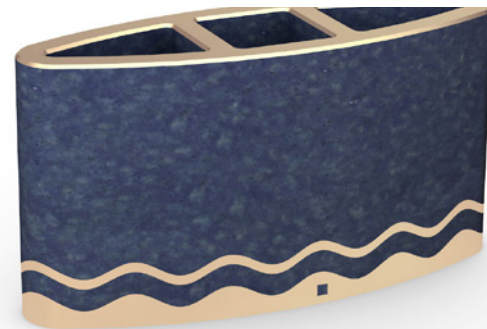

# BATHROOM ACCESSORIES

TOOTHBRUSH HOLDER  
BATHROOM TUMBLER

TAS-B5/13-3C110  
TAS-B5/13-3C80  
TAS-B5/13-C60  
B5/13-3C110A

SOAP DISH

COMPARTMENTS TOOTHBRUSH HOLDER  
BATHROOM TUMBLER

THR3-B0160x50-R80

MADE OF GLAZED EXTRUDED TERRACOTTA