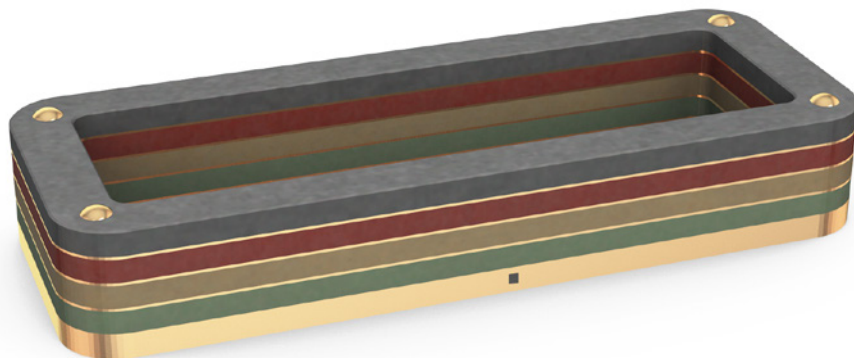

MADE OF FIBRE CEMENT & METAL

FAS-CL210

593