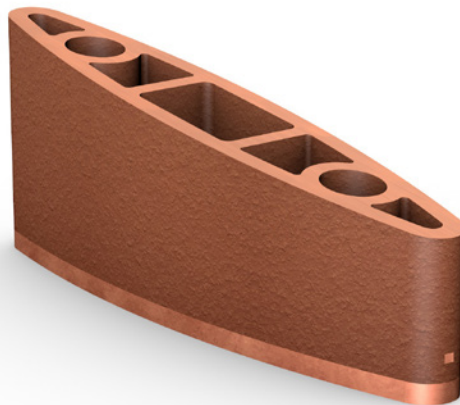

7 COMPARTMENTS
PEN HOLDER