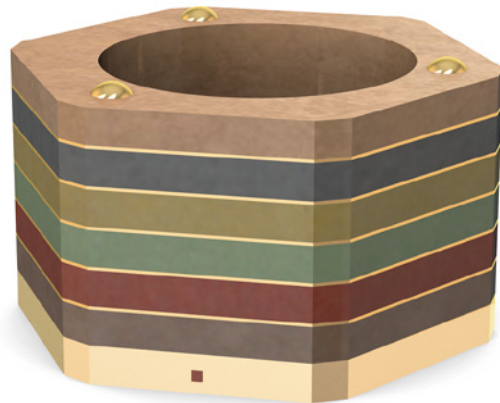

MADE OF FIBRE CEMENT & METAL