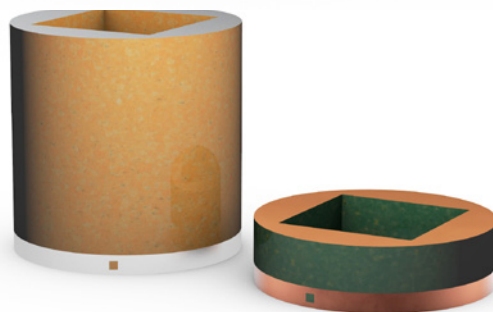

HOME & OFFICE ACCESSORIES