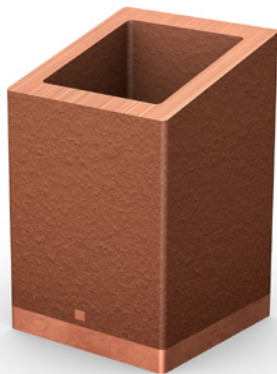

# HOME & OFFICE ACCESSORIES

TAS-B0160x50-3R80  
TAS-B0200x50-5R80

7 COMPARTMENTS  
PEN HOLDER

TAS-B70x70-110

TAS-B70x70-C110, TAS-B70x70-C80, TAS-B70x70-C60

MADE OF EXTRUDED TERRACOTTA