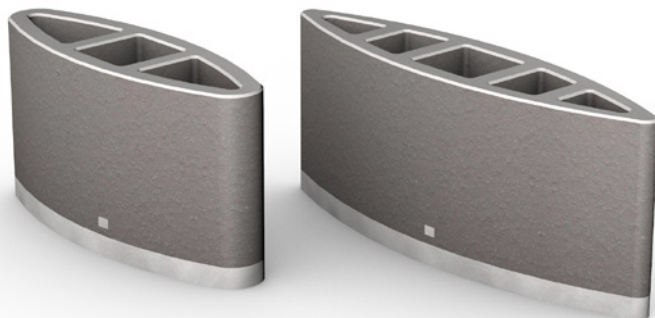

TAS-B0160x50-3R80
TAS-B0200x50-5R80