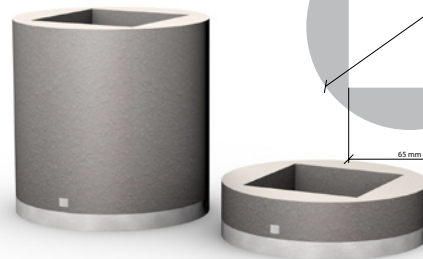

TAS-Bd-110-R110, TAS-Bd-110-R30