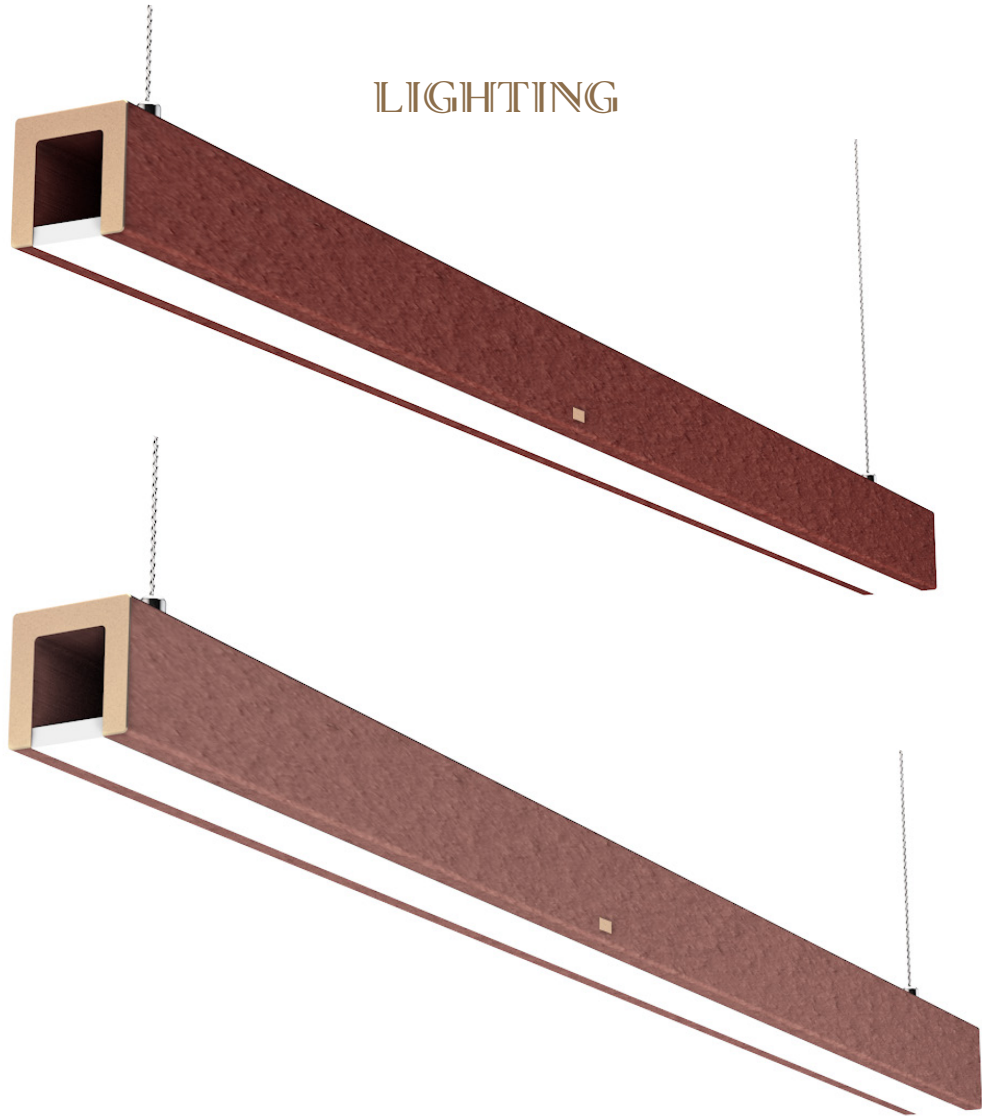

LIGHTING

ferro												
ferrolight												
mat												
	green	terracotta	terra	sandstone	sahara	liquid black	anthracite	chrome	silvergrey	ivory	off-white	polar white