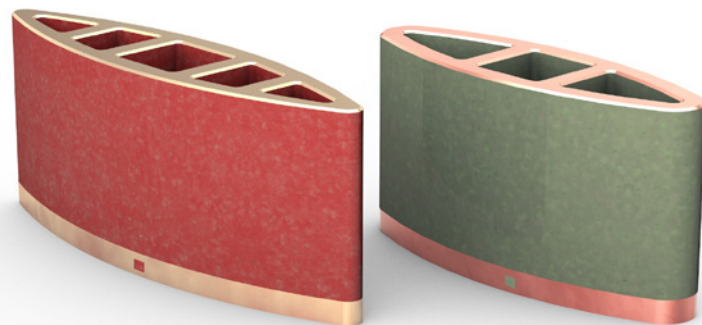

HOME & OFFICE ACCESSORIES