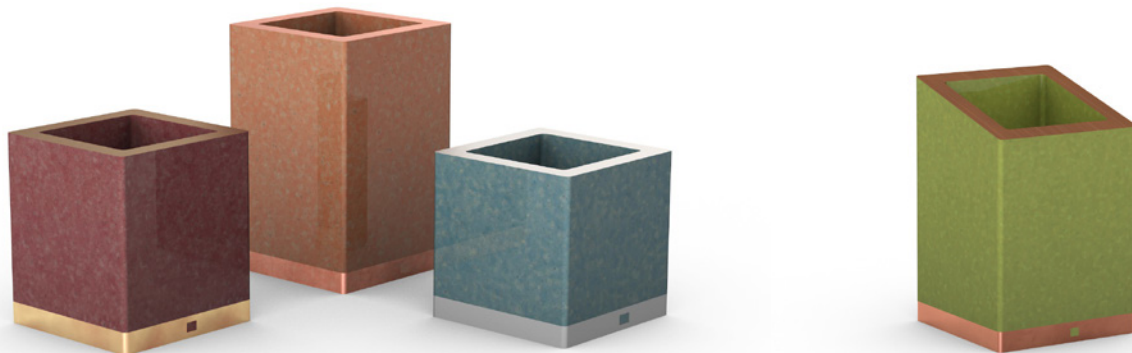

MADE OF GLAZED EXTRUDED TERRACOTTA