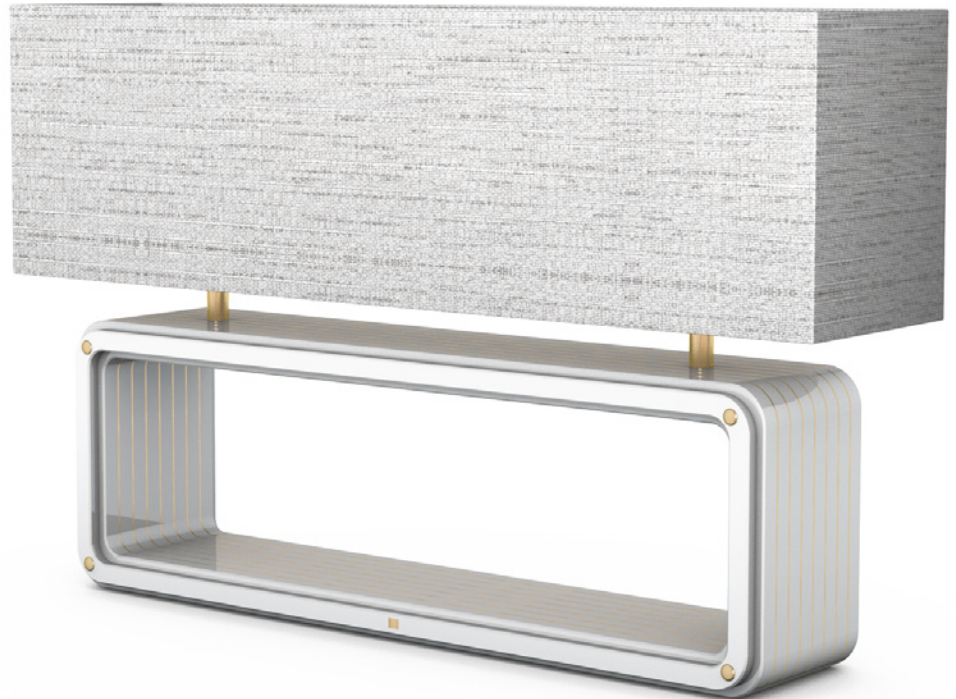

# LIGHTING

610

FAC-CG150

MADE OF FIBRE CEMENT & METAL

FLT-R70

FLT-C70

MADE OF FIBRE CEMENT & METAL

TABLE LAMPS