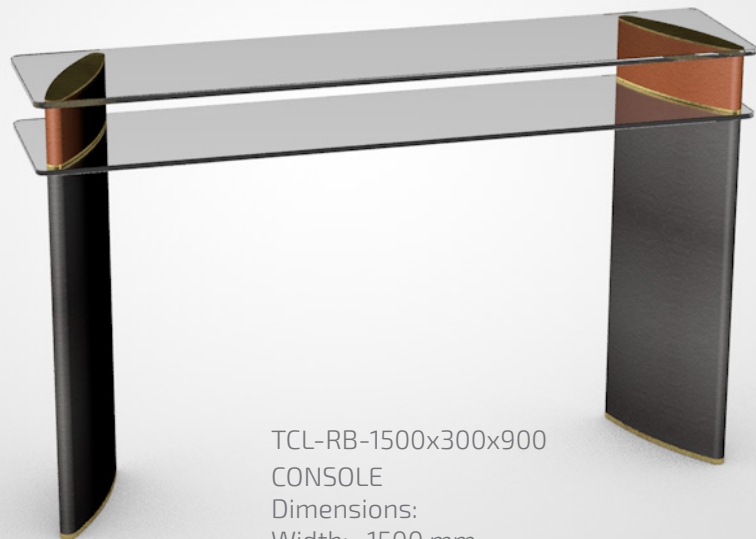

## COFFEE TABLES

TTD-6RL-1200x450  
COFFEE TABLE LOTUS  
Dimensions:  
Diameter: 1200 mm  
Height: 450 mm

MADE OF GLAZED EXTRUDED TERRACOTTA

# COFFEE TABLES

MADE OF EXTRUDED TERRACOTTA

TTD-Q-1000x1000x450  
COFFEE TABLE  
Dimensions:  
Width: 1000 mm  
Depth: 1000 mm  
Height: 450 mm

TTD-Q-1200x1200x450  
COFFEE TABLE  
Dimensions:  
Width: 1200 mm  
Depth: 1200 mm  
Height: 450 mm

# CONSOLE TABLES

TCL-RB-1800x400x450  
TV STAND  
Dimensions:  
Width: 1800 mm  
Depth: 400 mm  
Height: 450 mm

TCL-RB-1500x300x900  
CONSOLE  
Dimensions:  
Width: 1500 mm  
Depth: 300 mm  
Height: 900 mm