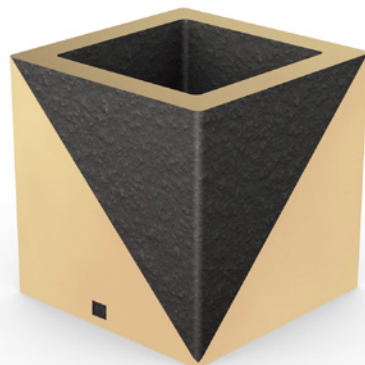

# PLANT POTS

TAS-B7x7-C70

MADE OF EXTRUDED TERRACOTTA

TAS-Bd-50-R150

TAS-Bd-50-R60  
TAS-Bd-50-R150