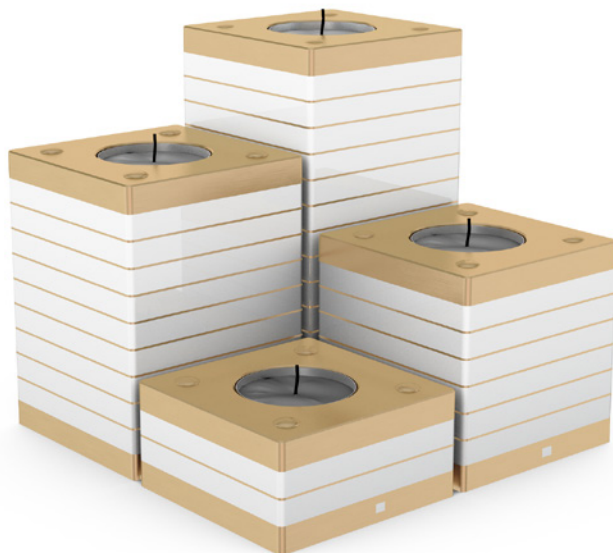

HOME & OFFICE ACCESSORIES

FAC-C34
FAC-C69
FAC-C95
FAC-C130