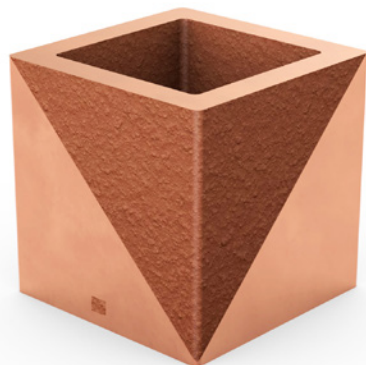

# PLANT POTS

TAS-B7x7-C70

MADE OF EXTRUDED TERRACOTTA

TAS-Bd-50-R150

TAS-Bd-50-R60  
TAS-Bd-50-R150