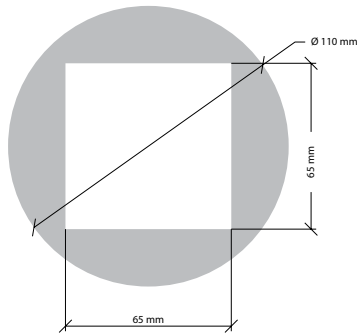

PLANT POTS

TAS-Bd-110-R200
TAS-Bd-110-R60

MADE OF EXTRUDED TERRACOTTA