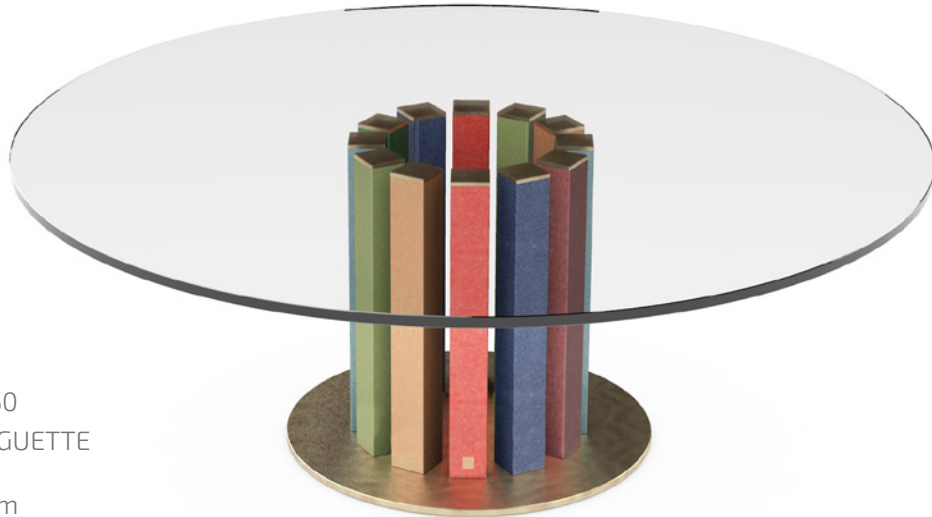

# OFFICE TABLES

TTO-R-1200x700x750

Dimensions:  
Width: 1200 mm  
Depth: 700 mm  
Height: 750 mm

TTO-R-1800x800x750

Dimensions:  
Width: 1800 mm  
Depth: 800 mm  
Height: 750 mm

MADE OF EXTRUDED TERRACOTTA

## COFFEE & DINING TABLES

TTD-Q12-1200x450  
COFFEE TABLE BAGUETTE  
Dimensions:  
Diameter: 1200 mm  
Height: 450 mm

TTD-Q12-1200x750  
DINING TABLE BAGUETTE  
Dimensions:  
Diameter: 1200 mm  
Height: 750 mm

COFFEE TABLE BAGUETTE  
Dimensions:  
Diameter: 1200 mm  
Height: 450 mm

DINING TABLE BAGUETTE  
Dimensions:  
Diameter: 1200 mm  
Height: 750 mm