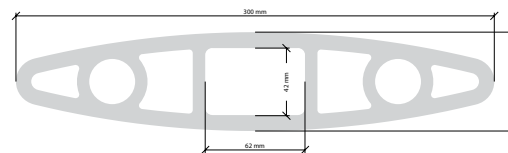

TAS-B0160x50-3R80
TAS-B0200x50-5R80