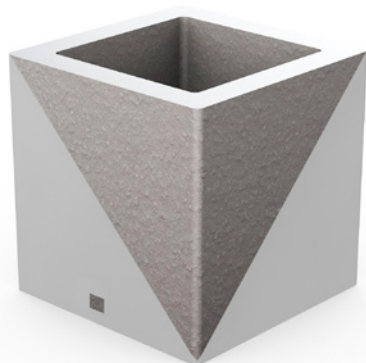

# PLANT POTS

TAS-B7x7-C70

MADE OF EXTRUDED TERRACOTTA

TAS-Bd-50-R150

TAS-Bd-50-R60  
TAS-Bd-50-R150