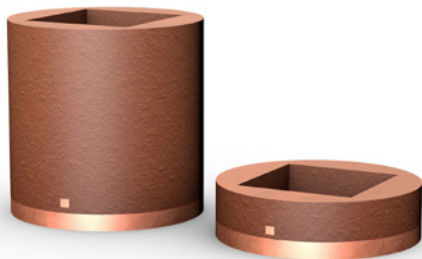

TAS-Bd-110-R110, TAS-Bd-110-R30