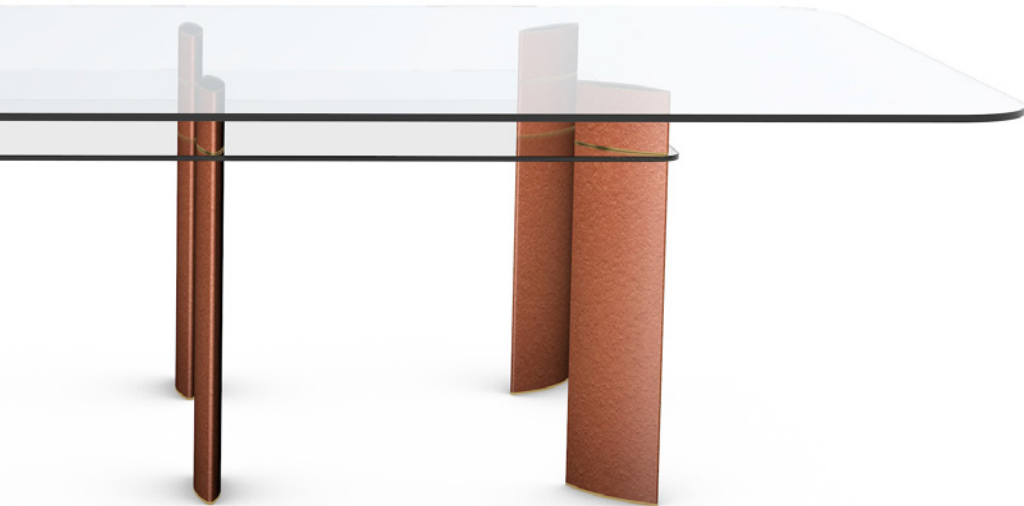

MADE OF EXTRUDED TERRACOTTA