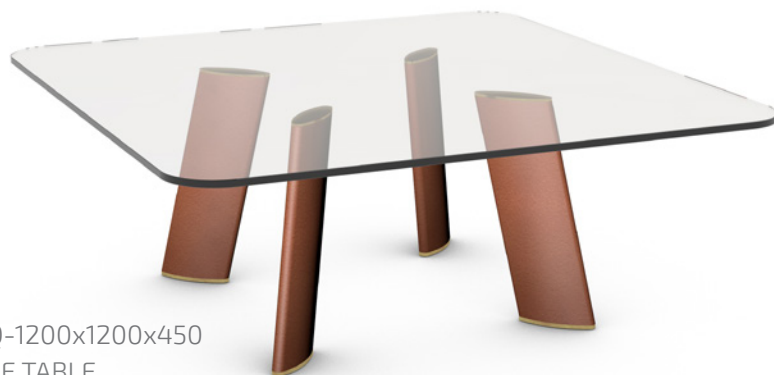

TTD-Q-1200x1200x450
COFFEE TABLE
Dimensions:
Width: 1200 mm
Depth: 1200 mm
Height: 450 mm