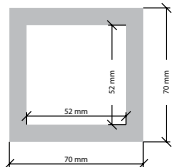

TAS-B70x70-110