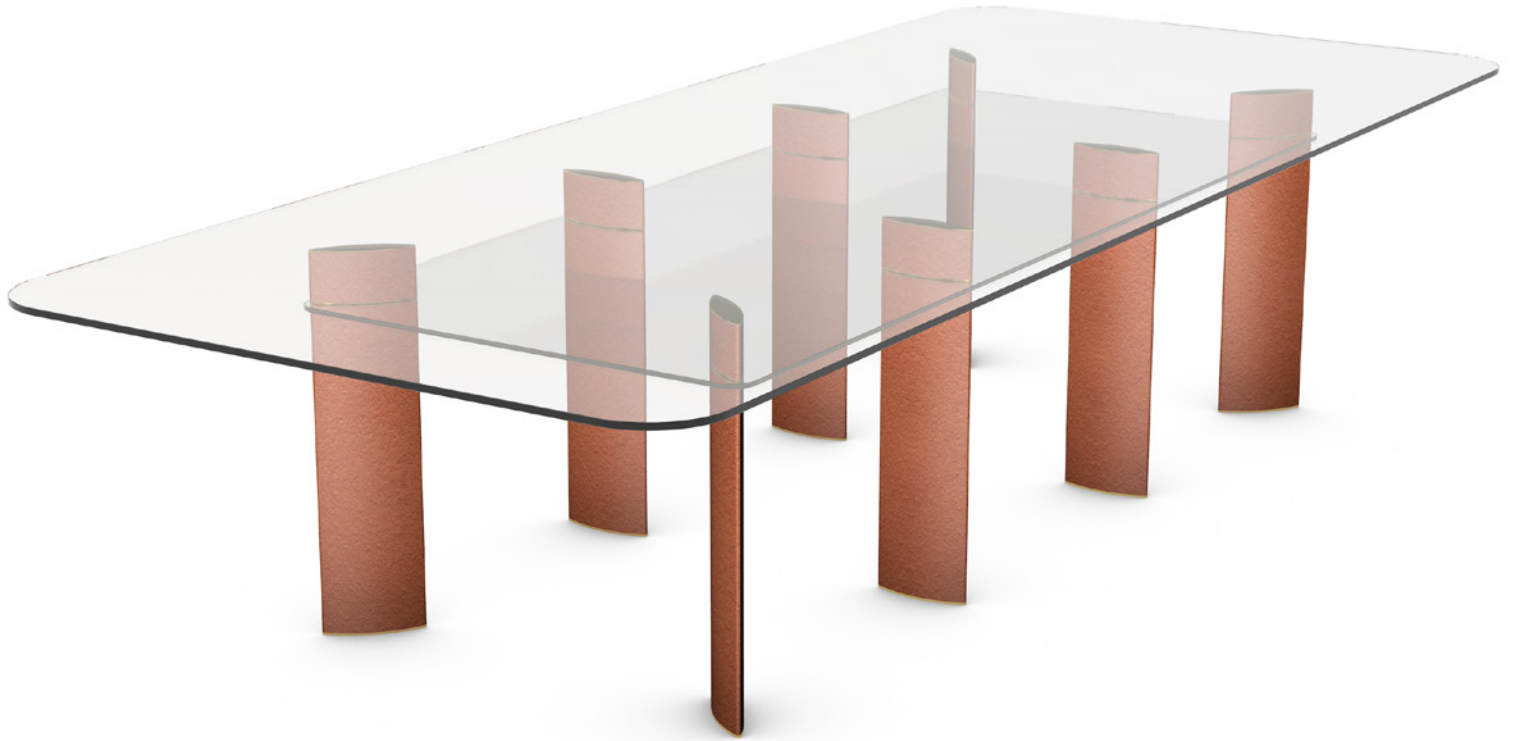

Depth: 1500 mm

Height: 750 mm

MADE OF EXTRUDED TERRACOTTA