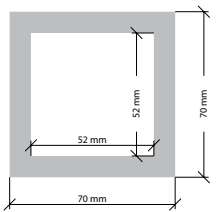

TAS-B7x7-CL200, TAS-B7x7-CL110