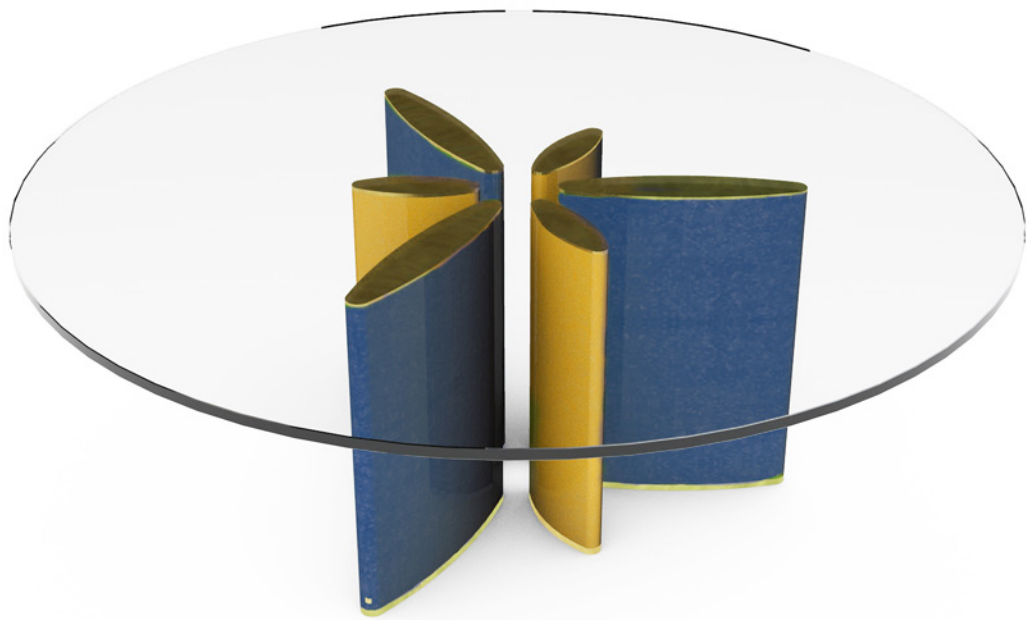

MADE OF GLAZED EXTRUDED TERRACOTTA