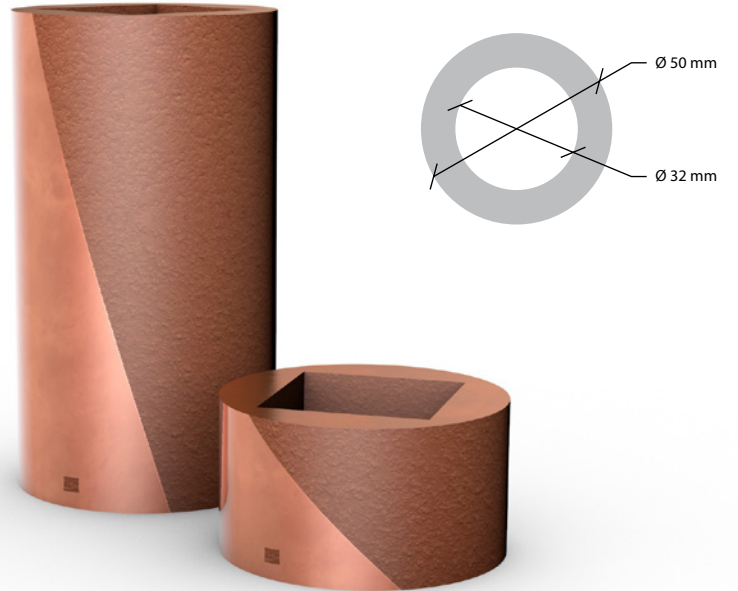

PLANT POTS

TAS-Bd-110-R200
TAS-Bd-110-R60

MADE OF EXTRUDED TERRACOTTA