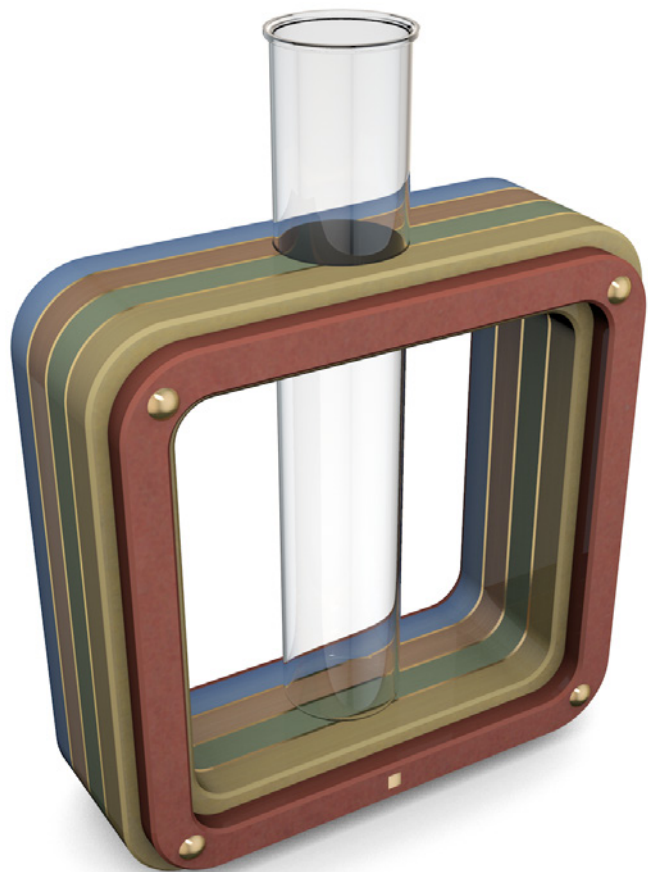

# LIGHTING

610

FAC-CG150

MADE OF FIBRE CEMENT & METAL

FLT-R70

FLT-C70

MADE OF FIBRE CEMENT & METAL

TABLE LAMPS