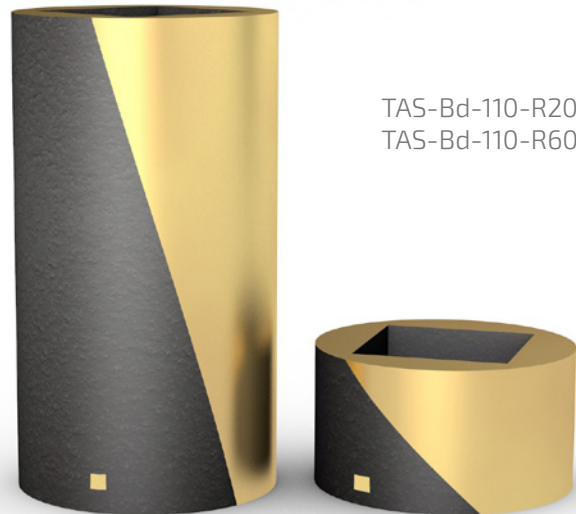

PLANT POTS

TAS-Bd-110-R200
TAS-Bd-110-R60

MADE OF EXTRUDED TERRACOTTA