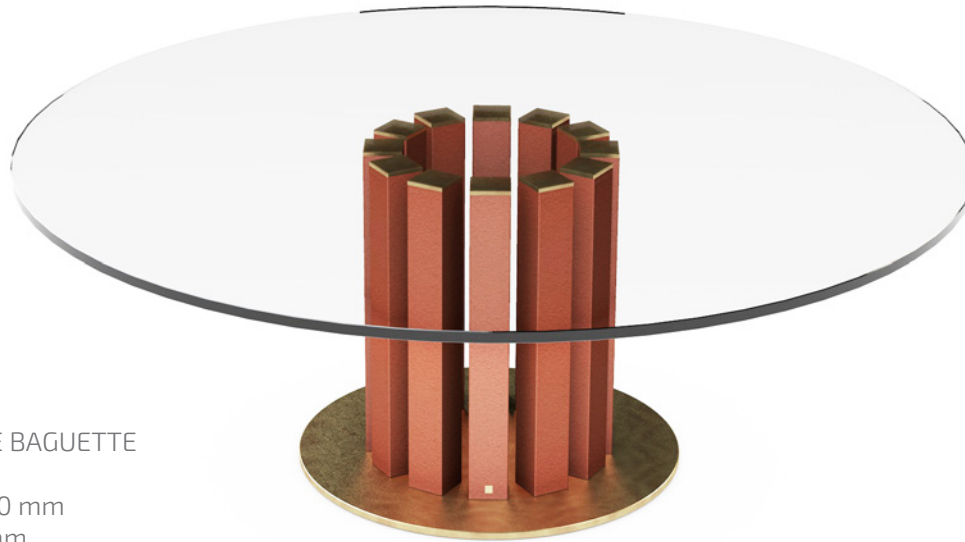

## COFFEE & DINING TABLES

TTD-Q12-1200x450  
COFFEE TABLE BAGUETTE  
Dimensions:  
Diameter: 1200 mm  
Height: 450 mm

TTD-Q12-1200x750  
DINING TABLE BAGUETTE  
Dimensions:  
Diameter: 1200 mm  
Height: 750 mm

COFFEE TABLE BAGUETTE  
Dimensions:  
Diameter: 1200 mm  
Height: 450 mm

DINING TABLE BAGUETTE  
Dimensions:  
Diameter: 1200 mm  
Height: 750 mm