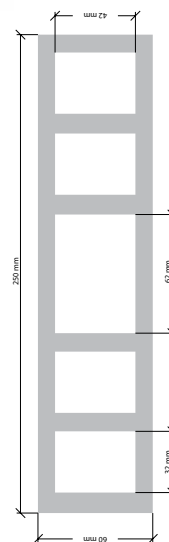

HOME & OFFICE ACCESSORIES