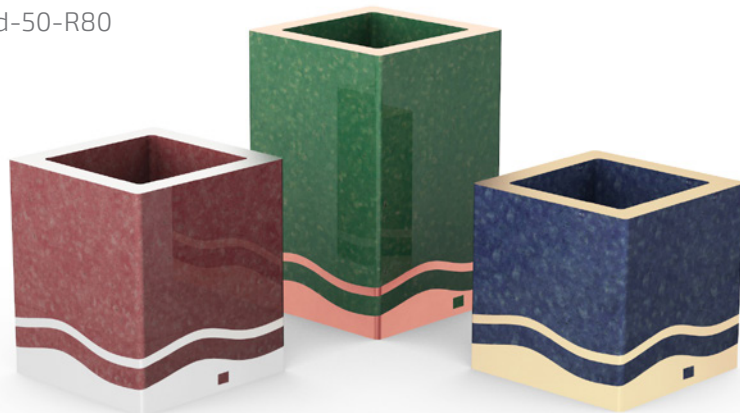

TAS-B70x70-C110, TAS-B70x70-C80, TAS-B70x70-C60