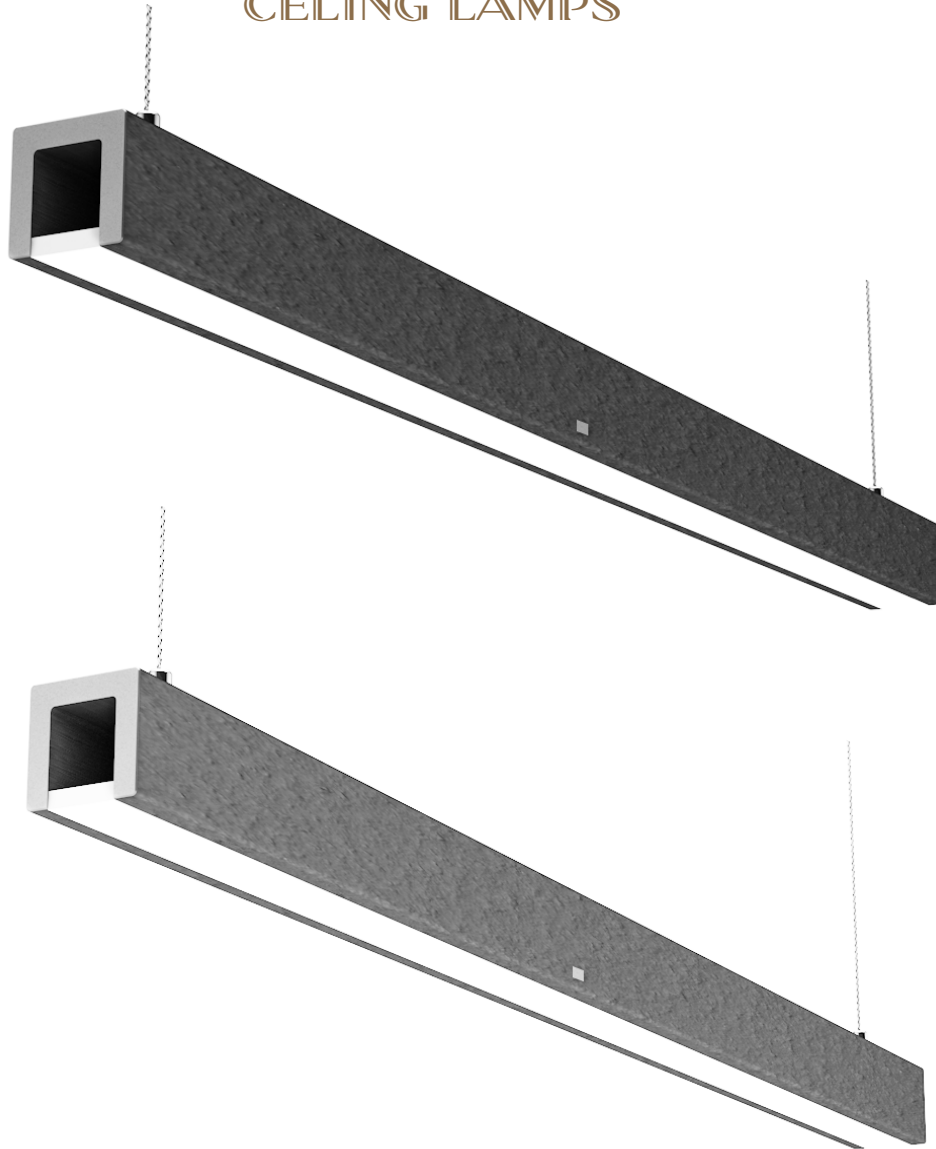

CEILING LAMPS

TLC-1200
Dimensions
Width: 1200-1800 mm