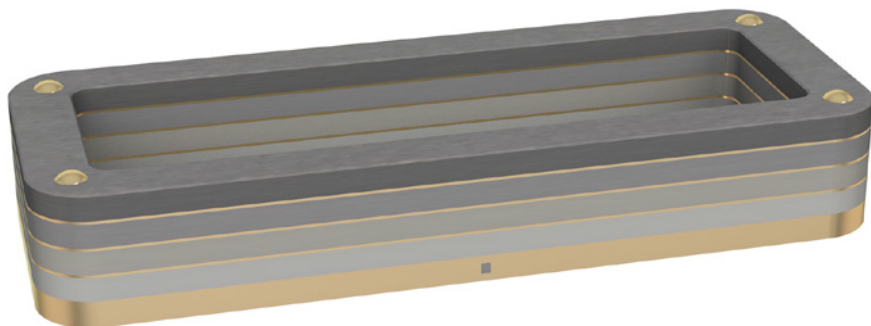

MADE OF FIBRE CEMENT & METAL

FAS-CL210

593