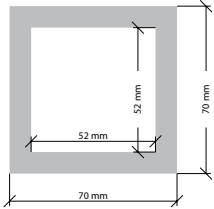

TAS-B7x7-C150