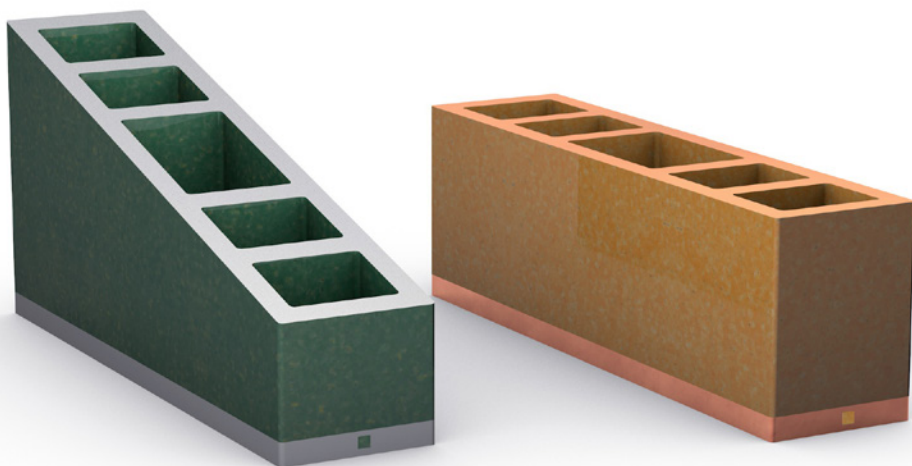

MADE OF GLAZED EXTRUDED TERRACOTTA