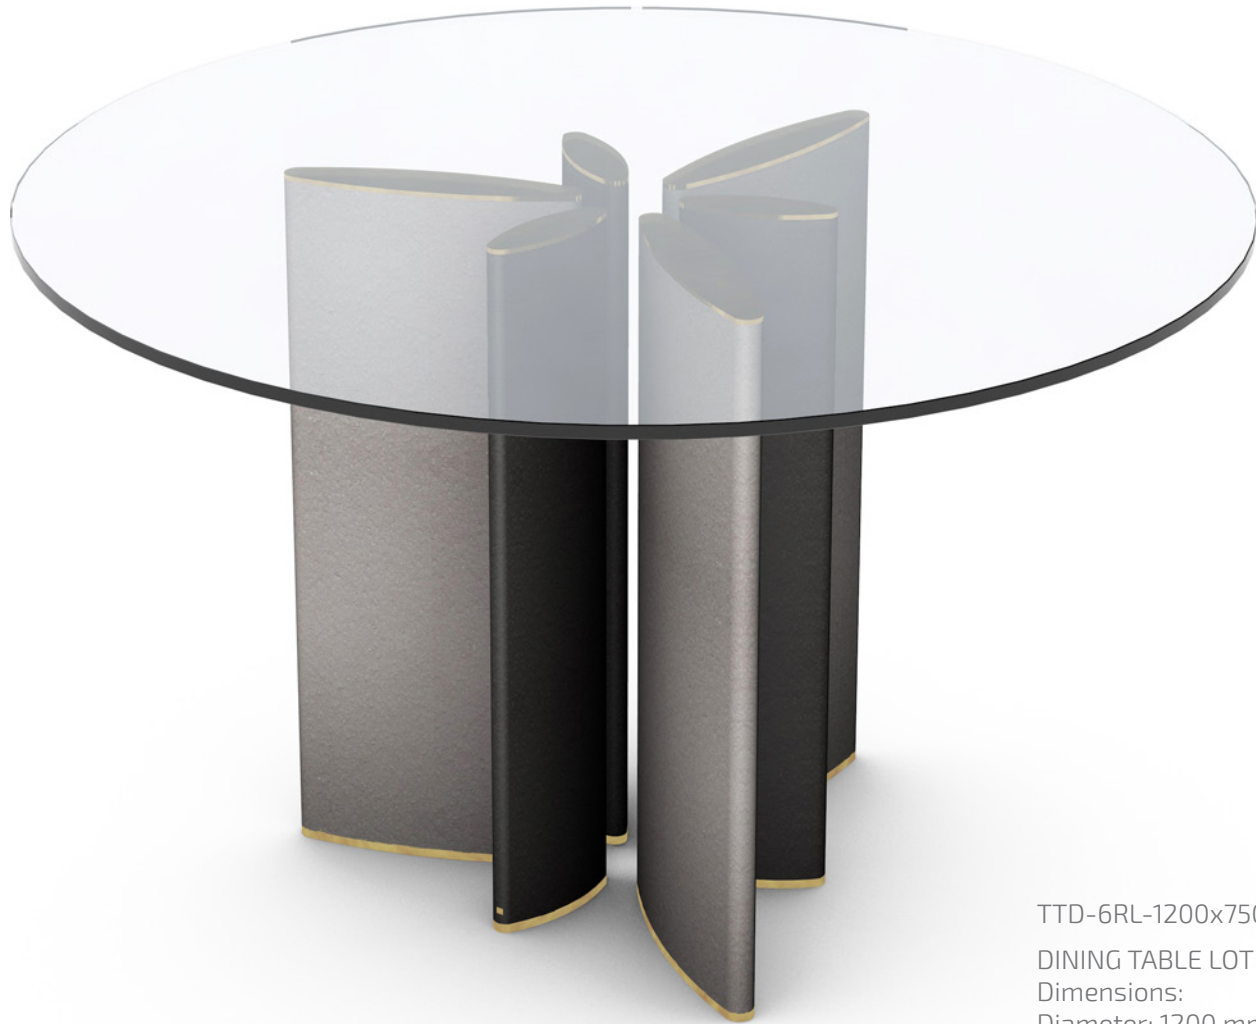

## COFFEE & DINING TABLES

TTD-6R-1200x750  
DINING TABLE LOTUS  
Dimension:  
Diameter: 1200 mm  
Height: 750 mm

TTD-6RL-1200x450  
COFFEE TABLE LOTUS  
Dimensions:  
Diameter: 1200 mm  
Height: 450 mm

MADE OF EXTRUDED TERRACOTTA

## COFFEE & DINING TABLES

TTD-6RL-1200x750  
DINING TABLE LOTUS  
Dimensions:  
Diameter: 1200 mm  
Height: 750 mm