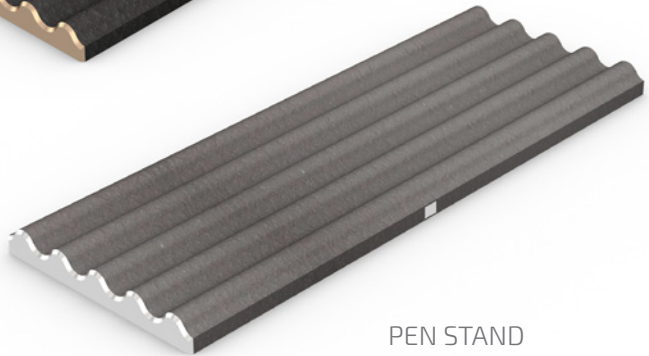

# HOME & OFFICE ACCESSORIES

TAS-Bd-50-R110, TAS-Bd-50-R80

TAS-Bd-50-RA110, TAS-Bd-50-RA80

TAS-Bd-110-R110, TAS-Bd-110-R30

TAS-B7x7-CL200, TAS-B7x7-CL110

PEN STAND  
TAS-FF-025/17-70x200

MADE OF EXTRUDED TERRACOTTA 625