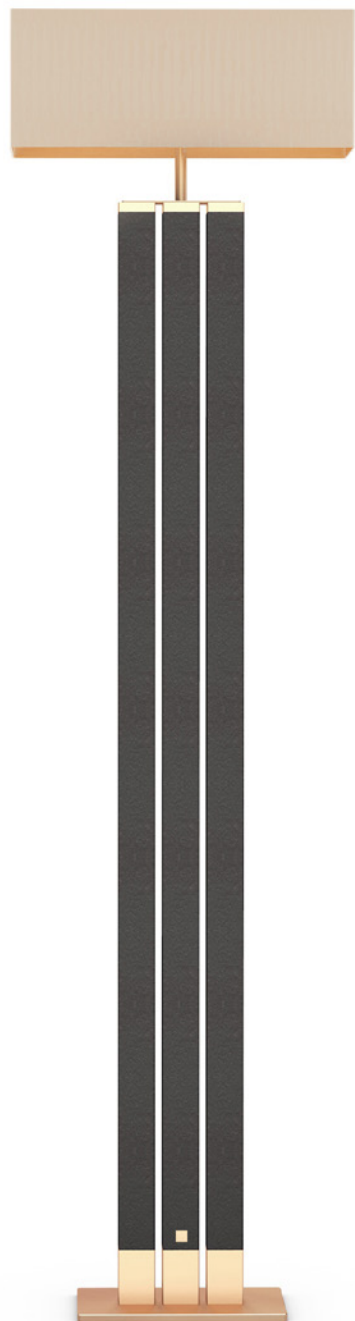

FLOOR LAMPS

TLF-3Q 1600/1850 mm

MADE OF EXTRUDED TERRACOTTA