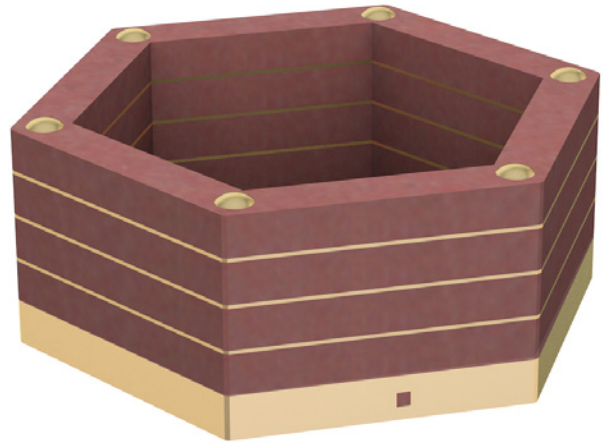

HOME & OFFICE ACCESSORIES