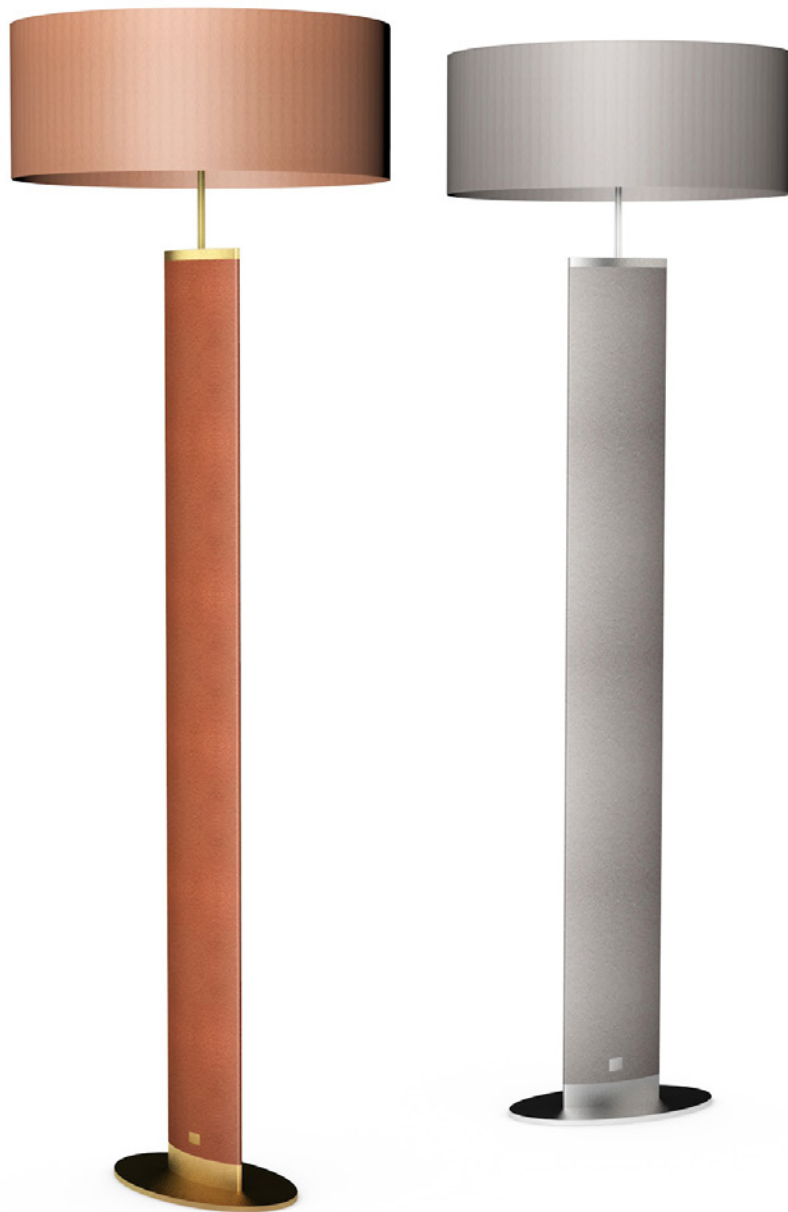

MADE OF EXTRUDED TERRACOTTA

TLT-B7/7-C70

TLT-Bd-110-R70

TLT-BD-B7-C390 QUARTET

TLT-BD-B7A-CA390 QUARTET

TABILE LAMPS

TLT-BD-B7A-C390 QUARTET

MADE OF GLAZED EXTRUDED TERRACOTTA