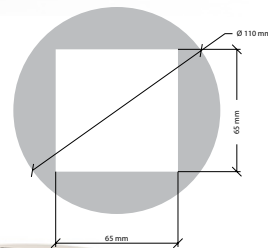

TAS-Bd-110-R110, TAS-Bd-110-R30