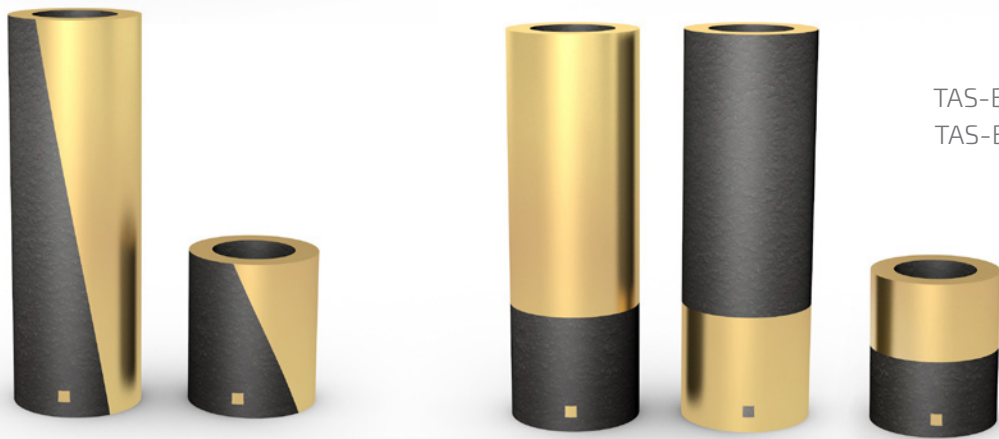

# PLANT POTS

TAS-B7x7-C70

MADE OF EXTRUDED TERRACOTTA

TAS-Bd-50-R150

TAS-Bd-50-R60  
TAS-Bd-50-R150