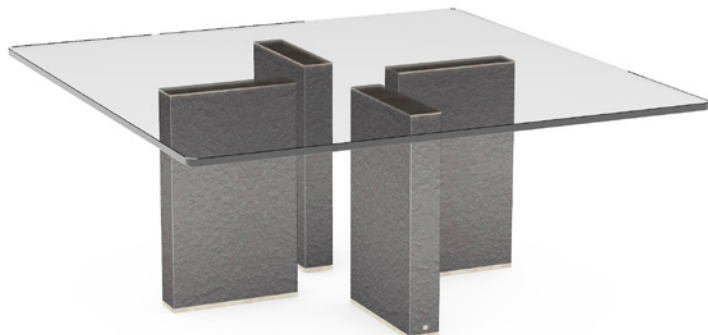

COFFEE TABLES

MADE OF EXTRUDED TERRACOTTA

TTD-Q-1000x1000x450
COFFEE TABLE
Dimensions:
Width: 1000 mm
Depth: 1000 mm
Height: 450 mm