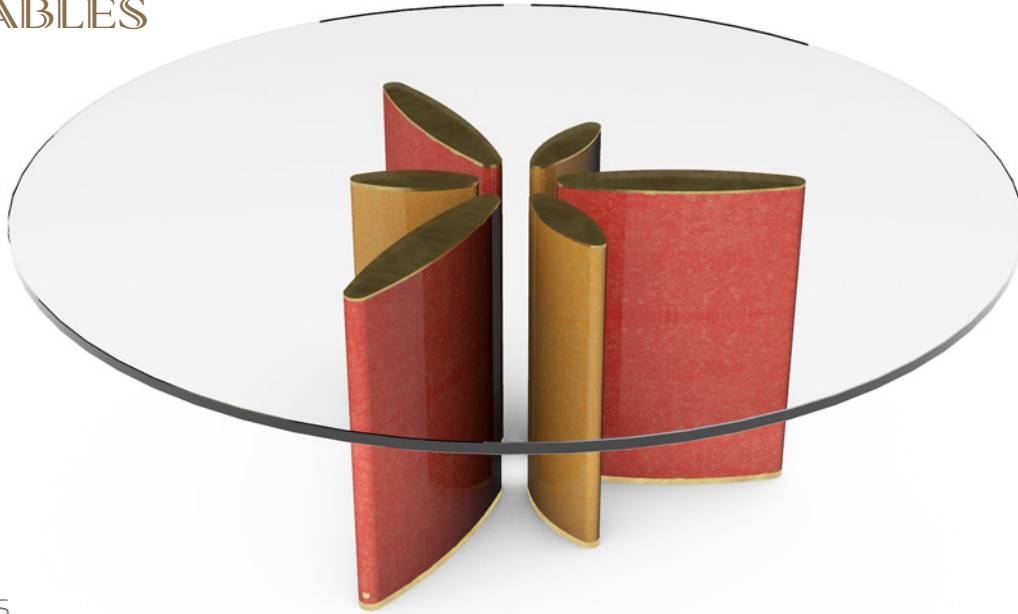

COFFEE TABLES

TTD-6RL-1200x450
COFFEE TABLE LOTUS
Dimensions:
Diameter: 1200 mm
Height: 450 mm