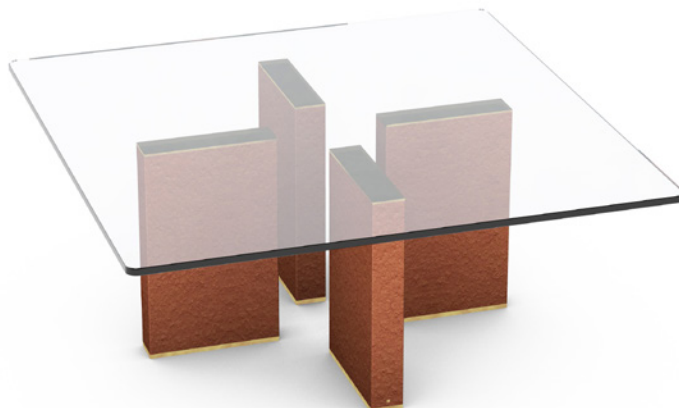

COFFEE TABLES

MADE OF EXTRUDED TERRACOTTA

TTD-Q-1000x1000x450
COFFEE TABLE
Dimensions:
Width: 1000 mm
Depth: 1000 mm
Height: 450 mm