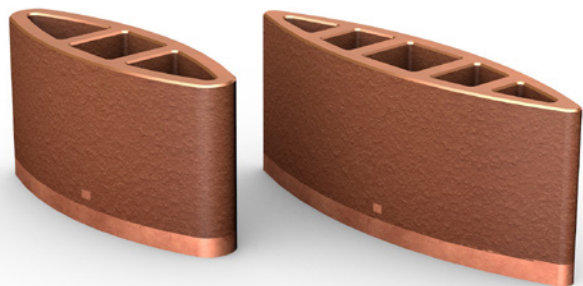

HOME & OFFICE ACCESSORIES