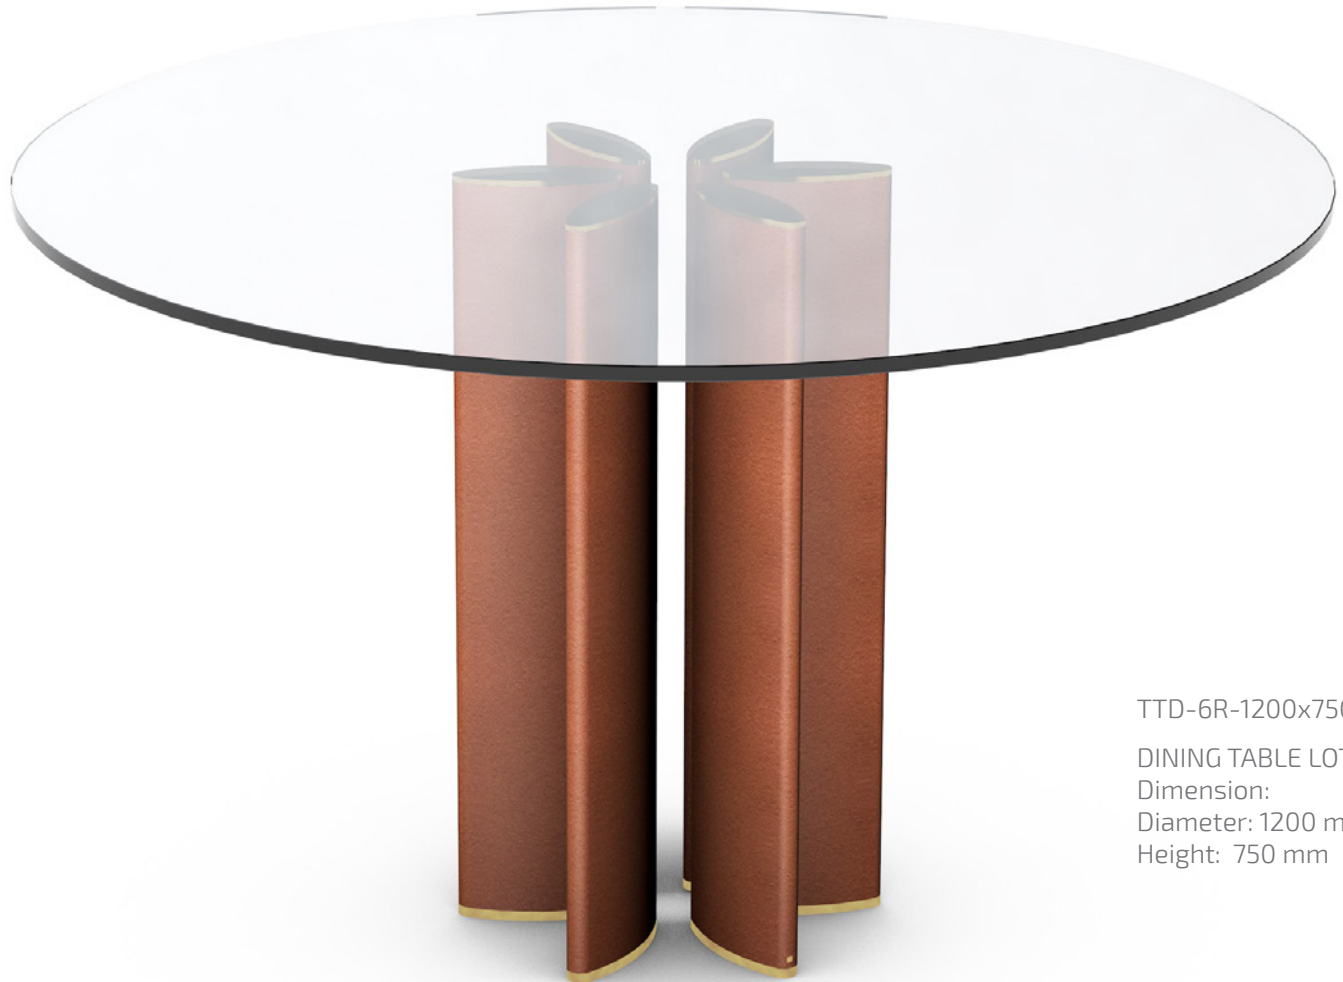

COFFEE & DINING TABLES

TTD-6R-1200x750
DINING TABLE LOTUS
Dimension:
Diameter: 1200 mm
Height: 750 mm