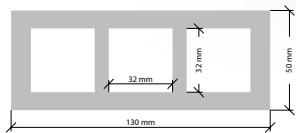

MADE OF EXTRUDED TERRACOTTA