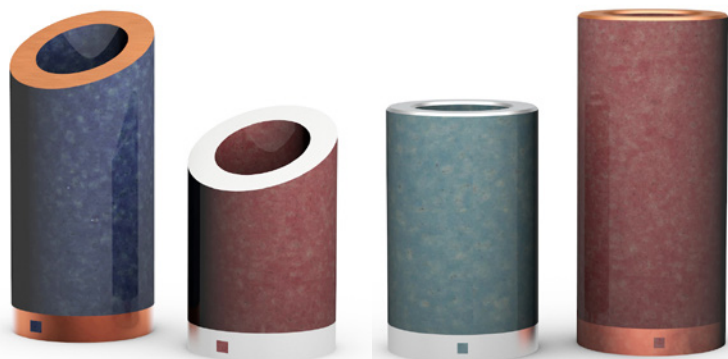

HOME & OFFICE ACCESSORIES