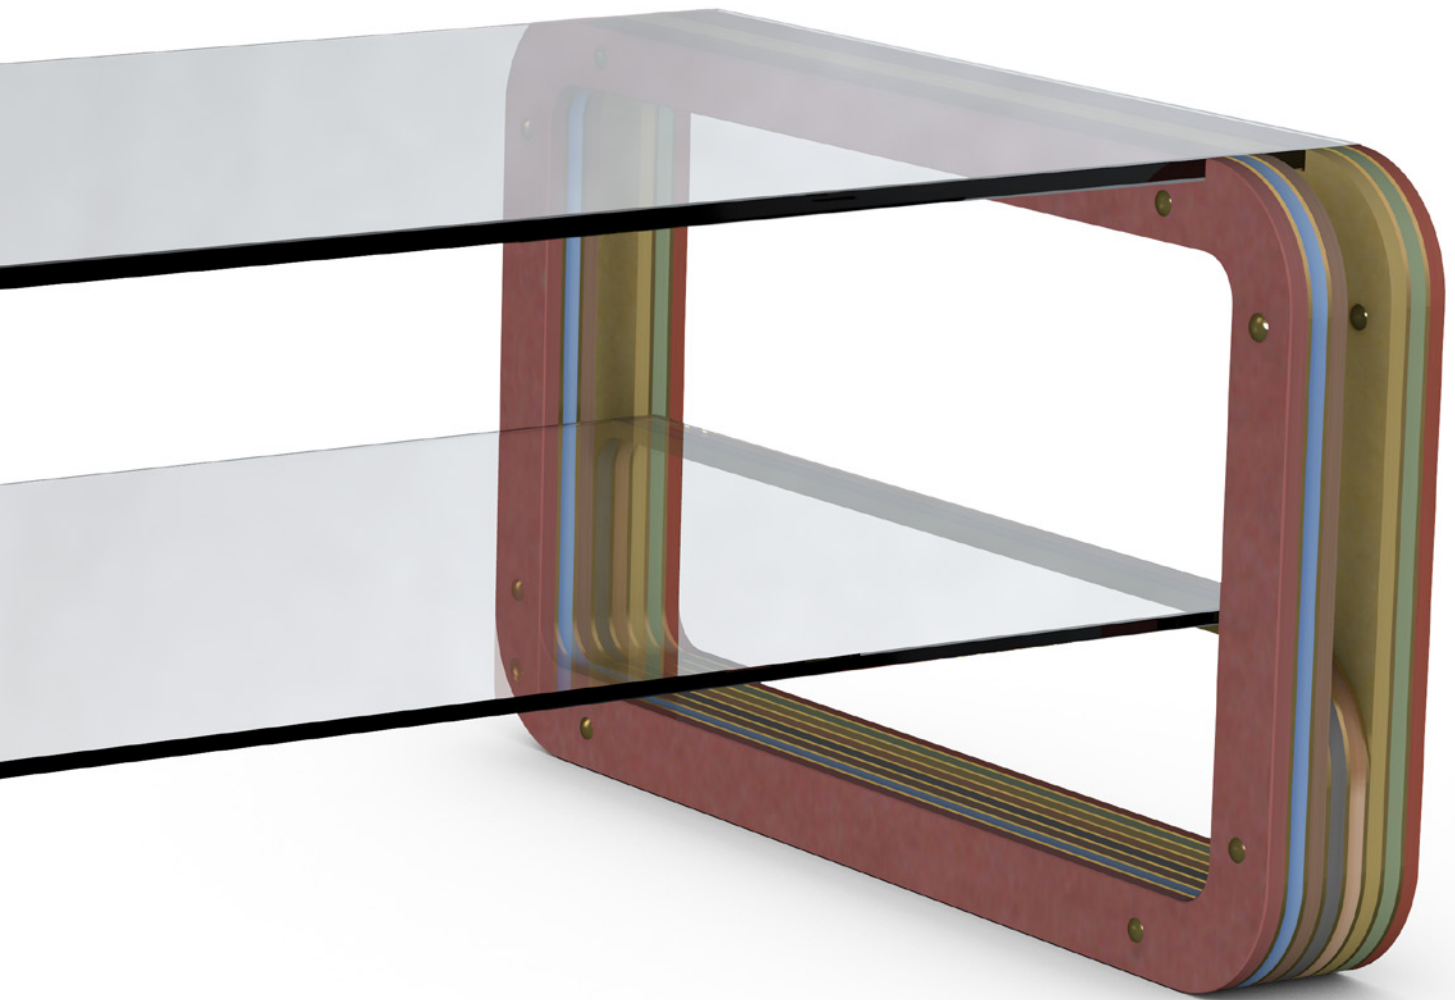

MADE OF FIBRE CEMENT & METAL