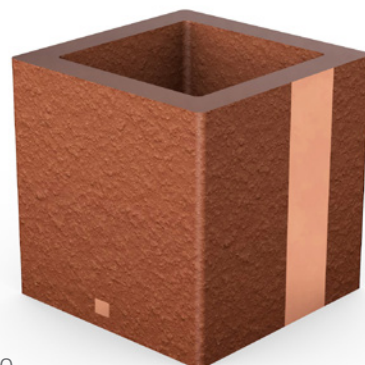

# PLANT POTS

TAS-B7x7-C70

MADE OF EXTRUDED TERRACOTTA

TAS-Bd-50-R150

TAS-Bd-50-R60  
TAS-Bd-50-R150