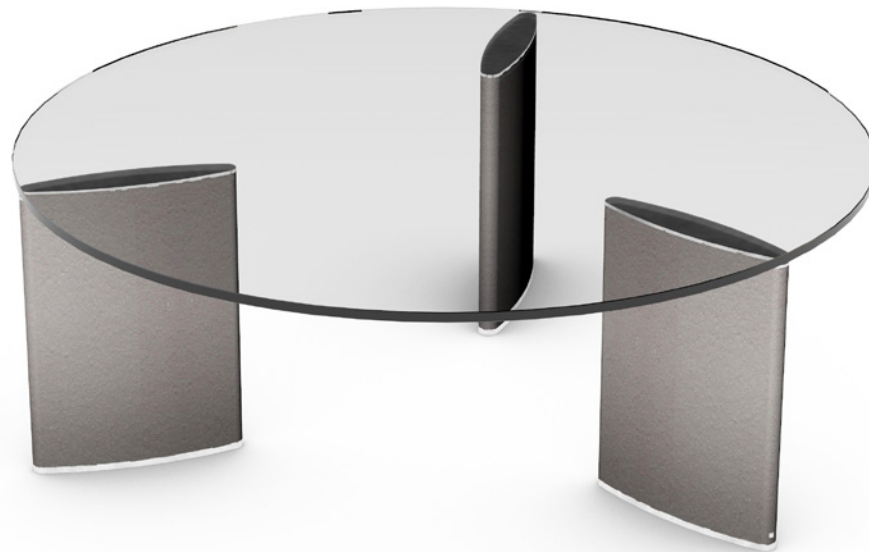

# COFFEE TABLES

TTD-Q26-1200x450  
COFFEE TABLE BAGUETTE  
Dimensions:  
Diameter: 1200 mm  
Height: 450 mm

TTD-Q-1700x700x450

COFFEE TABLE

Dimensions:

Width: 1700 mm

Depth: 700 mm

Height: 450 mm

TTD-R-1600x800x450

COFFEE TABLE

Dimensions:

Width: 1600 mm

Depth: 800 mm

Height: 450 mm

TTD-3R-1200x450  
COFFEE TABLE TRIO  
Dimensions:  
Diameter: 1200 mm  
Height: 450 mm

TTD-3R-1200x750  
DINING TABLE TRIO  
Dimensions:  
Diameter: 1200 mm  
Height: 750 mm