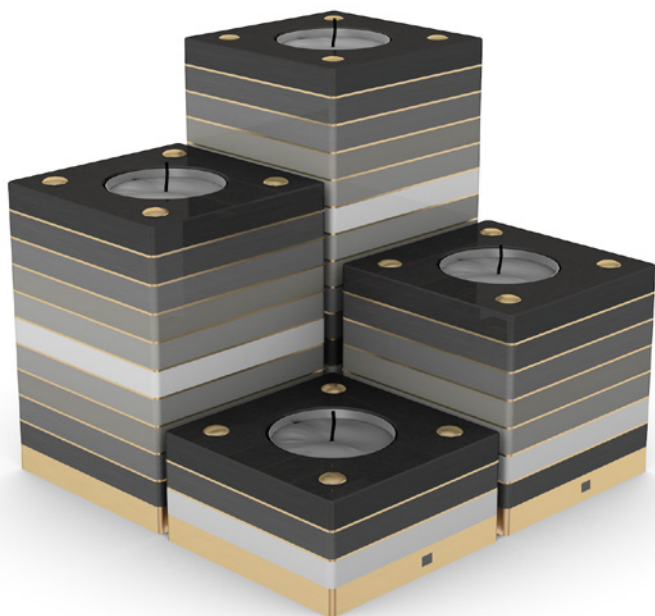

HOME & OFFICE ACCESSORIES

FAC-C34
FAC-C69
FAC-C95
FAC-C130