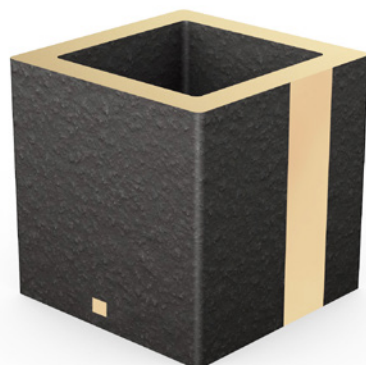

# PLANT POTS

TAS-B7x7-C70

MADE OF EXTRUDED TERRACOTTA

TAS-Bd-50-R150

TAS-Bd-50-R60  
TAS-Bd-50-R150