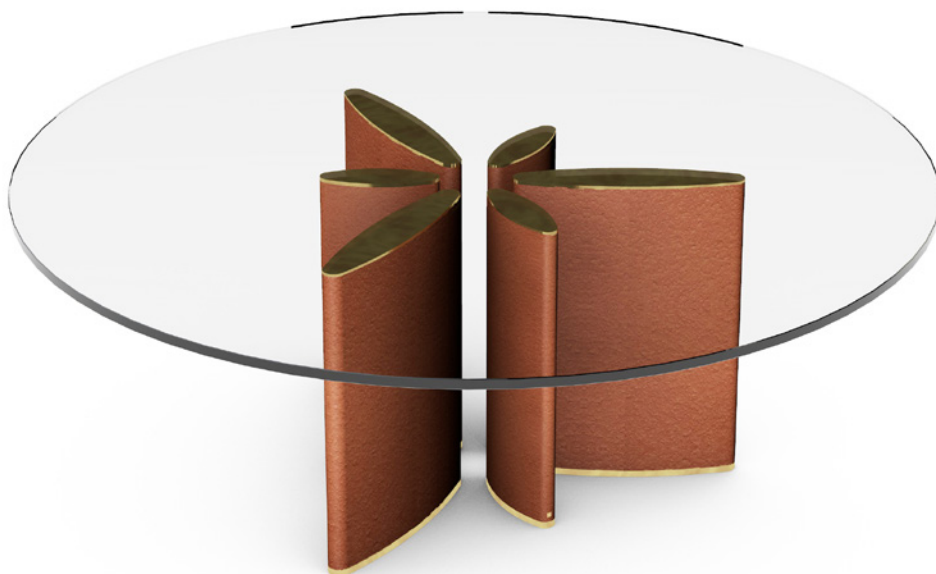

## COFFEE & DINING TABLES

TTD-6R-1200x750  
DINING TABLE LOTUS  
Dimension:  
Diameter: 1200 mm  
Height: 750 mm

TTD-6RL-1200x450  
COFFEE TABLE LOTUS  
Dimensions:  
Diameter: 1200 mm  
Height: 450 mm

MADE OF EXTRUDED TERRACOTTA