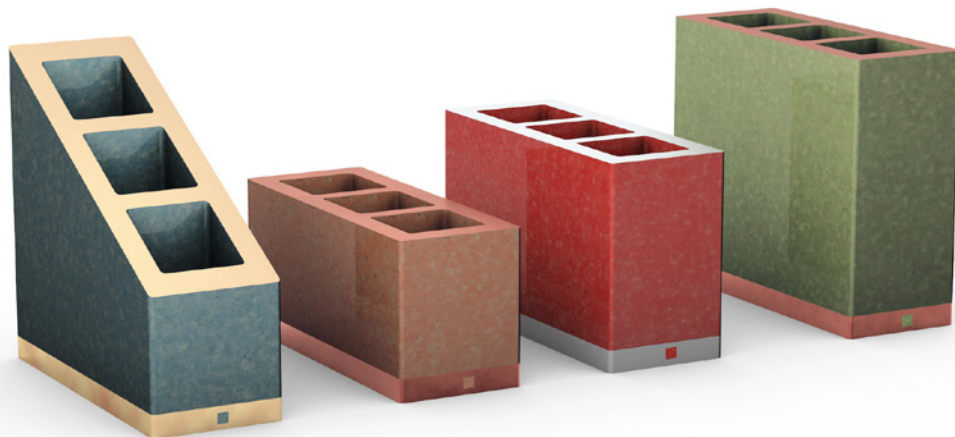

MADE OF GLAZED EXTRUDED TERRACOTTA