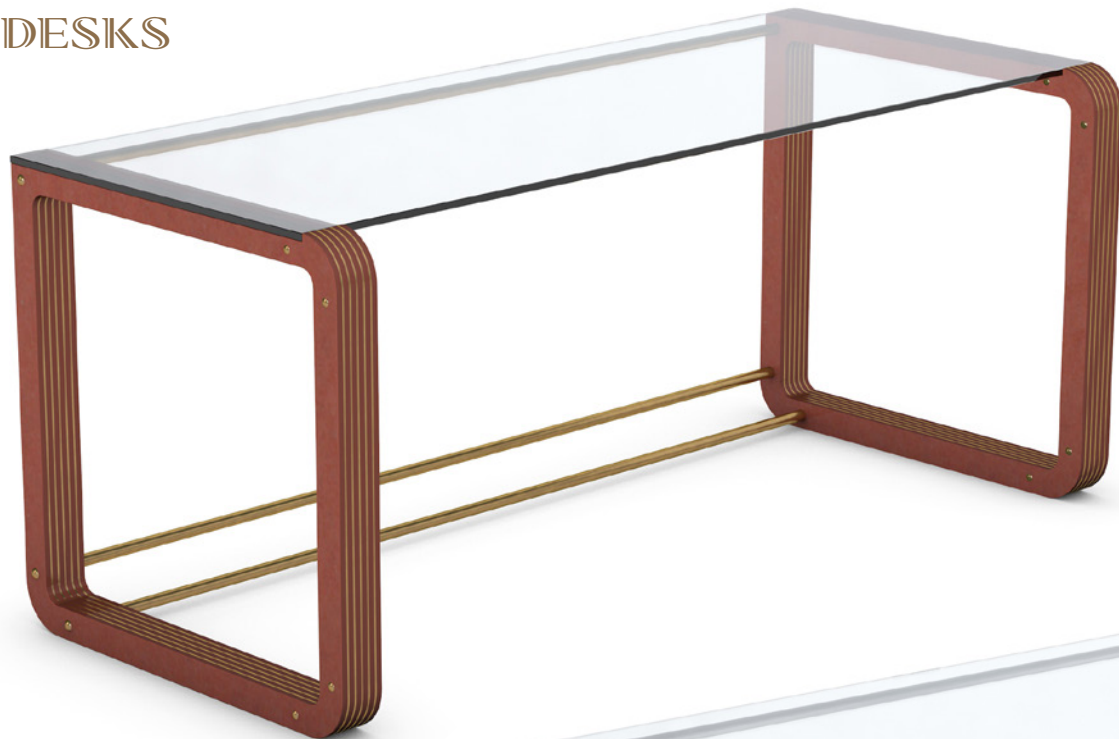

# DESKS

FTO-R-1800x800x750  
Dimensions  
Width: 1800 mm  
Depth: 800 mm  
Height: 750 mm

MADE OF FIBRE CEMENT & METAL

# DESKS

MADE OF FIBRE CEMENT & METAL