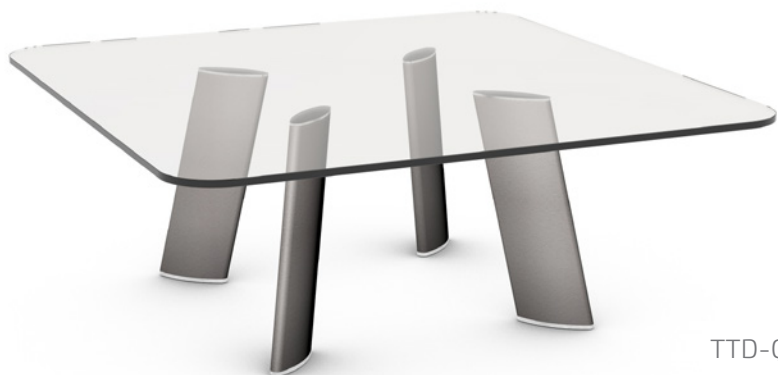

TTD-Q-1200x1200x450
COFFEE TABLE
Dimensions:
Width: 1200 mm
Depth: 1200 mm
Height: 450 mm