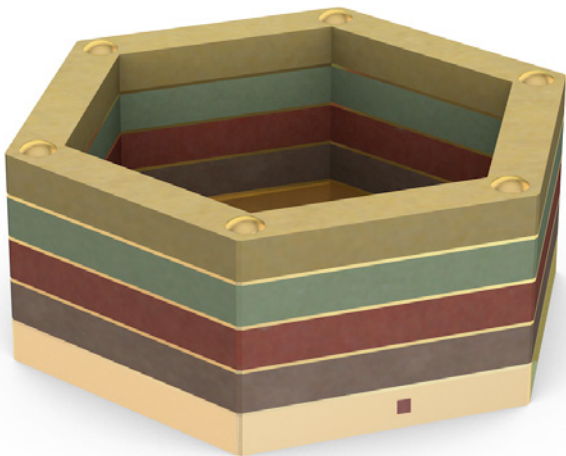

HOME & OFFICE ACCESSORIES